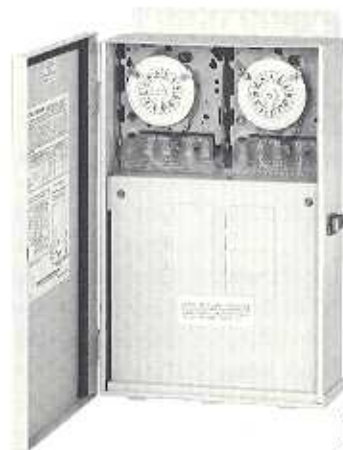

More Models, More Features, More Value... **INTERMATIC®** Makes your life easier!