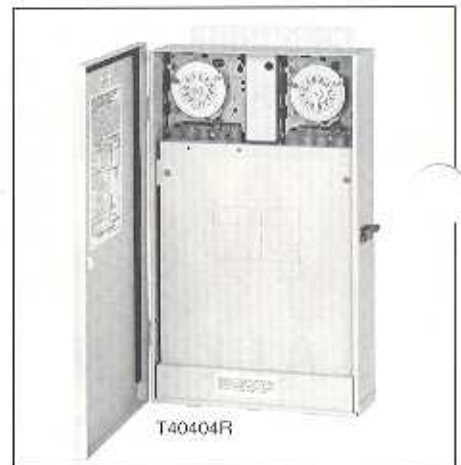

All-In-One Control Panels for Pools and Spas

Applications:

- Filter Pumps • Booster Pumps • Heating Systems • Lights • Cleaning Systems
- Security Systems • Fountains • Sprinklers
- Valve Actuators • Yard & Landscape Lights

MODEL NUMBER	DESCRIPTION
T10000R Series	One or Two Time Switches, Also Accepts Air Switches and/or Freeze Protection
T20000R Series	One Time Switch with 60 amp Service
T30000R Series	One or Two Time Switches with 100 amp Service, Also Accepts Air Switches and/or Freeze Protection
T40000R Series	One or Two Time Switches with 125 amp Service, Also Accepts Air Switches and/or Freeze Protection
T10000RT Series	One Time Switch with Transformer
T40000RT Series	One or Two Time Switches with 100 amp Service and Transformer

NOTE: For specific model numbers refer to catalog TS89.