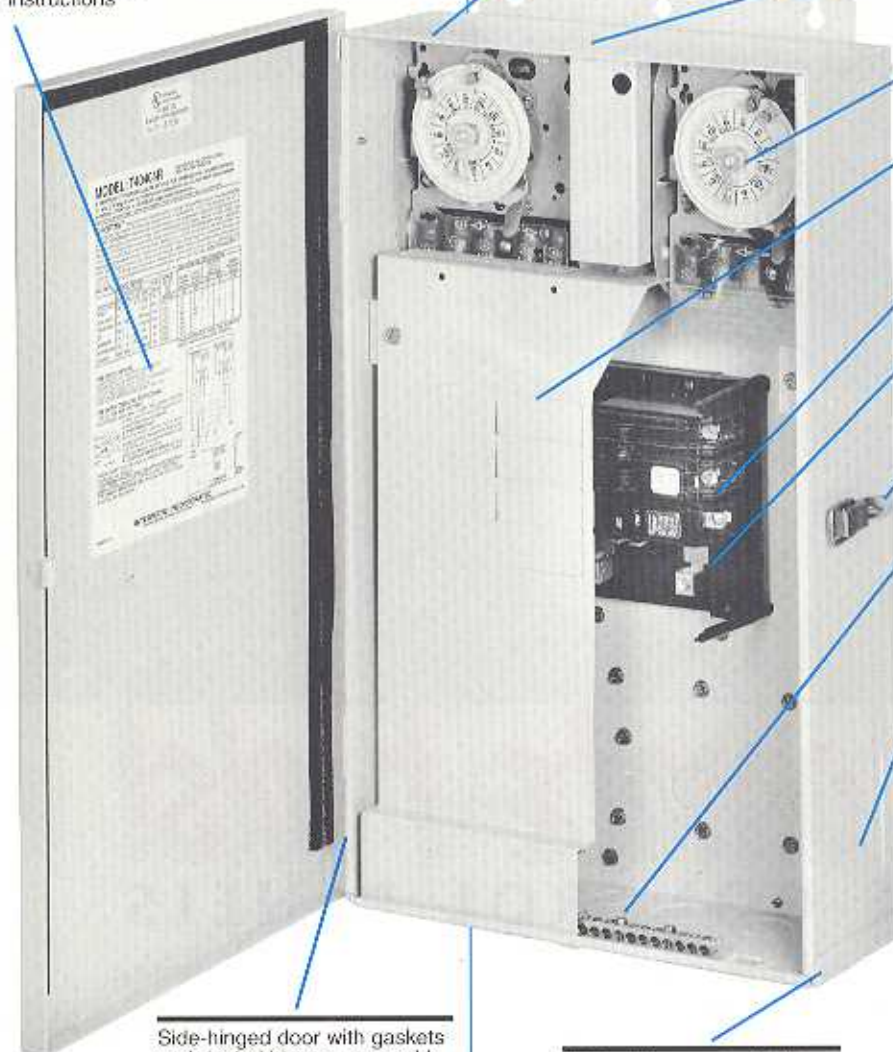

Large vinyl label with easy-to-read wiring and operating instructions

Galvanized steel enclosure with durable electro-statically applied light beige finish

Accommodates conduit connection through the top

Lockable hasp makes the rugged enclosure tamper proof

Numerous combinations of knockouts on bottom, back, and sides provide wiring flexibility

Side-hinged door with gaskets and riveted hinges, removable for easy installation