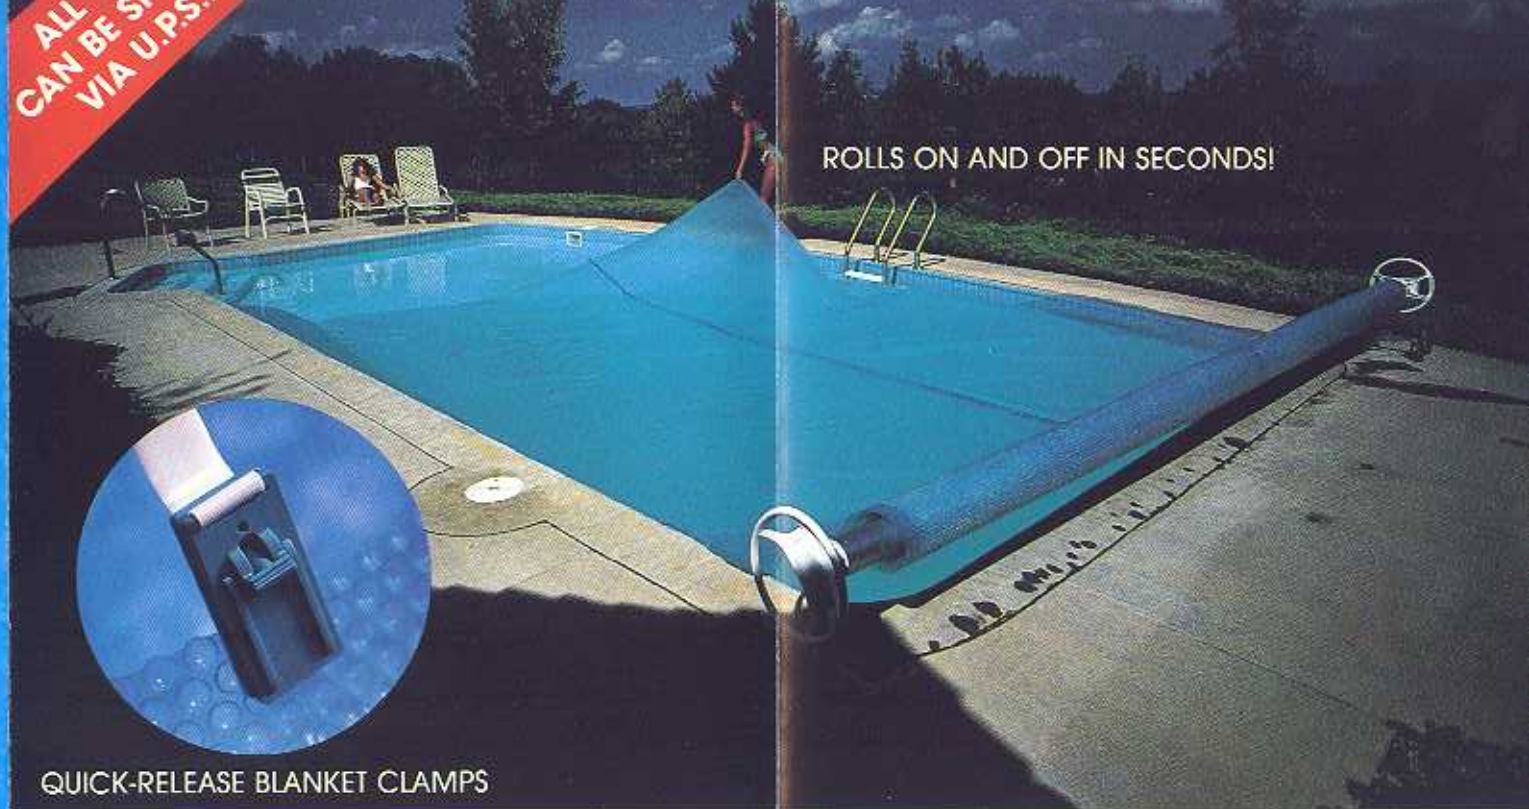

# AQUACOVER® REEL SYSTEM

**NO SOLAR BLANKET  
SHOULD BE WITHOUT ONE!**

**ALL  
CAN BE SHIPPED  
VIA U.P.S.**

**ROLLS ON AND OFF IN SECONDS!**

**QUICK-RELEASE BLANKET CLAMPS**

## **OUR MARKET-PROVEN ON-DECK IN-GROUND REEL SYSTEM!**

- Blanket rolls on and off in seconds!
- Heavy-duty t-base for superior strength and stability!
- Pre-drilled—Easy to install!
- Full sized winding wheels for easy reeling!
- Quick-release blanket clamps!
- Optional casters for easy rollaway and storage!
- Fits pool widths 12' to 24'!

## Our incomparable Commercial Reel System!

- Extra heavy-duty patented t-base for maximum strength and stability!
- Made from anodized aluminum--won't pit or flake!
- Available in single-post or dual-post models!
- Mobile base with heavy-duty casters!
- Large wheels for quick and easy removal!
- Fits any size or shape pool!

### New! Above-ground reel system

- ☐ Fits any size round or oval above ground pool.
- ☐ Extends life of solar blanket by protecting it from being dragged over rough coping surfaces.
- ☐ Easily operated by one person.
- ☐ Non-corrosive, heavy duty aluminum tube for superior strength.
- ☐ Sturdy polypropylene plastic frame for long life.
- ☐ Installs easily in minutes.
- ☐ Three sizes, for all pools up to 18', 24' and 28' widths.