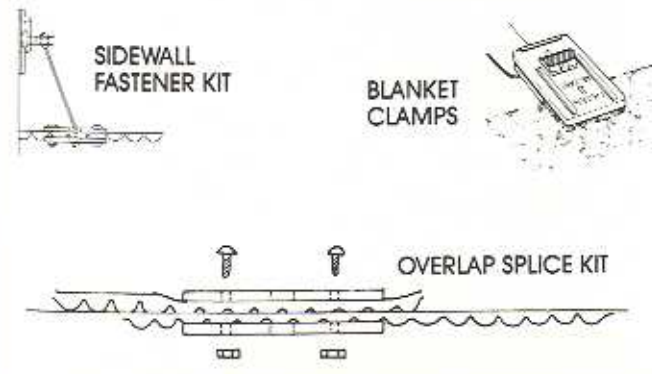

AQUACOVER's complete line of Blanket Installation Accessories

A DIVISION OF CANTAR/POLYAIR CORPORATION
www.cantar.com

Call for the AQUACOVER® Pool Dealer in your area

495 Meadow Ln. Caldwell, NJ 07072 800-631-0281 201-804-1700 FAX 201-804-1710	1100 Performance Pl. Youngstown, OH 44502 800-448-2343 330-744-8812 FAX 330-744-1228	1692 Juris Drive Corona, CA 91720 909-737-7125 909-737-8021	195 Rexdale Blvd. Toronto, Ontario M9W 1P7 800-668-4866 416-740-2687 FAX 416-740-2692