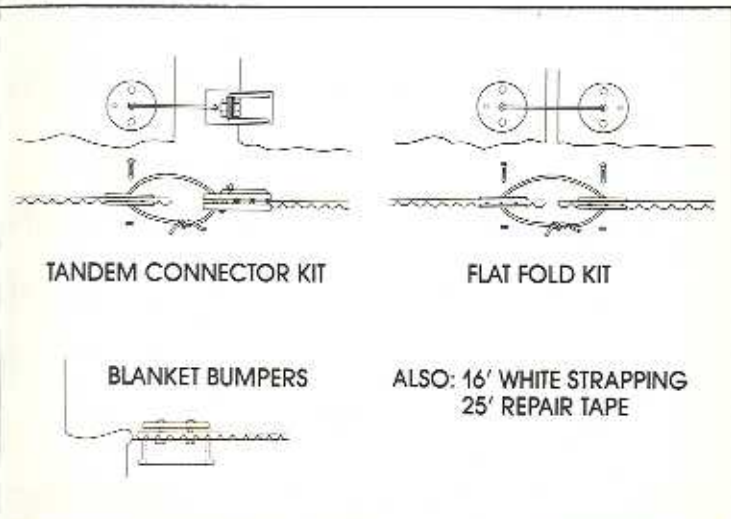

AQUACOVER's complete line of Blanket Installation Accessories

A DIVISION OF CANTAR/POLYAIR CORPORATION
www.cantar.com

Call for the AQUACOVER® Pool Dealer in your area

495 Meadow Ln. Caldwell, NJ 07072 800-631-0281 201-804-1700 FAX 201-804-1710	1100 Performance Pl. Youngstown, OH 44502 800-448-2343 330-744-8812 FAX 330-744-1228	1692 Juris Drive Corona, CA 91720 909-737-7125 909-737-8021	195 Rexdale Blvd. Toronto, Ontario M9W 1P7 800-668-4866 416-740-2687 FAX 416-740-2692